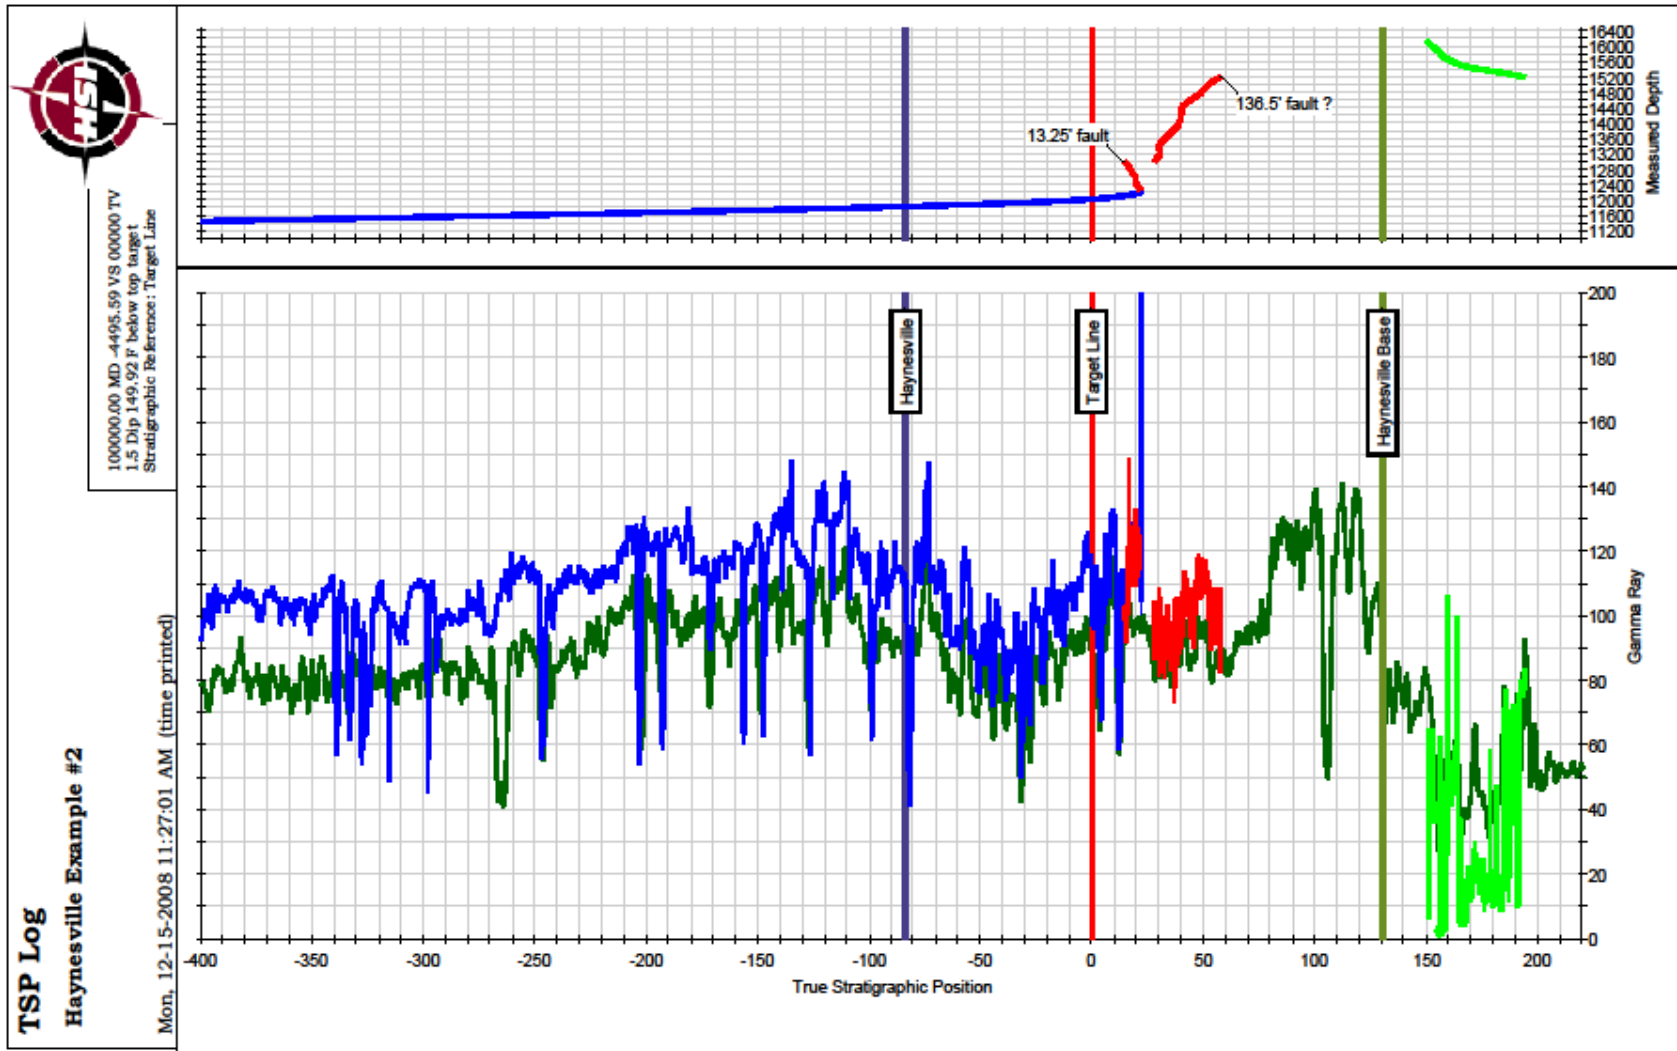

Haynesville Shale Well: Louisiana, USA

True Stratigraphic Position Log

Haynesville Shale: Louisiana, USA

True Stratigraphic Position Log

Haynesville Shale: Louisiana, USA

Wellbore Plot: Measured Depth

Haynesville Shale: Louisiana, USA

Wellbore Plot - Measured Depth View

Haynesville Example #1

Wed, 12-17-2008 04:57:22 PM (time printed)

True Stratigraphic Position Log

Haynesville Shale: Louisiana, USA

Wellbore Plot: Vertical Section

Haynesville Shale: Louisiana, USA