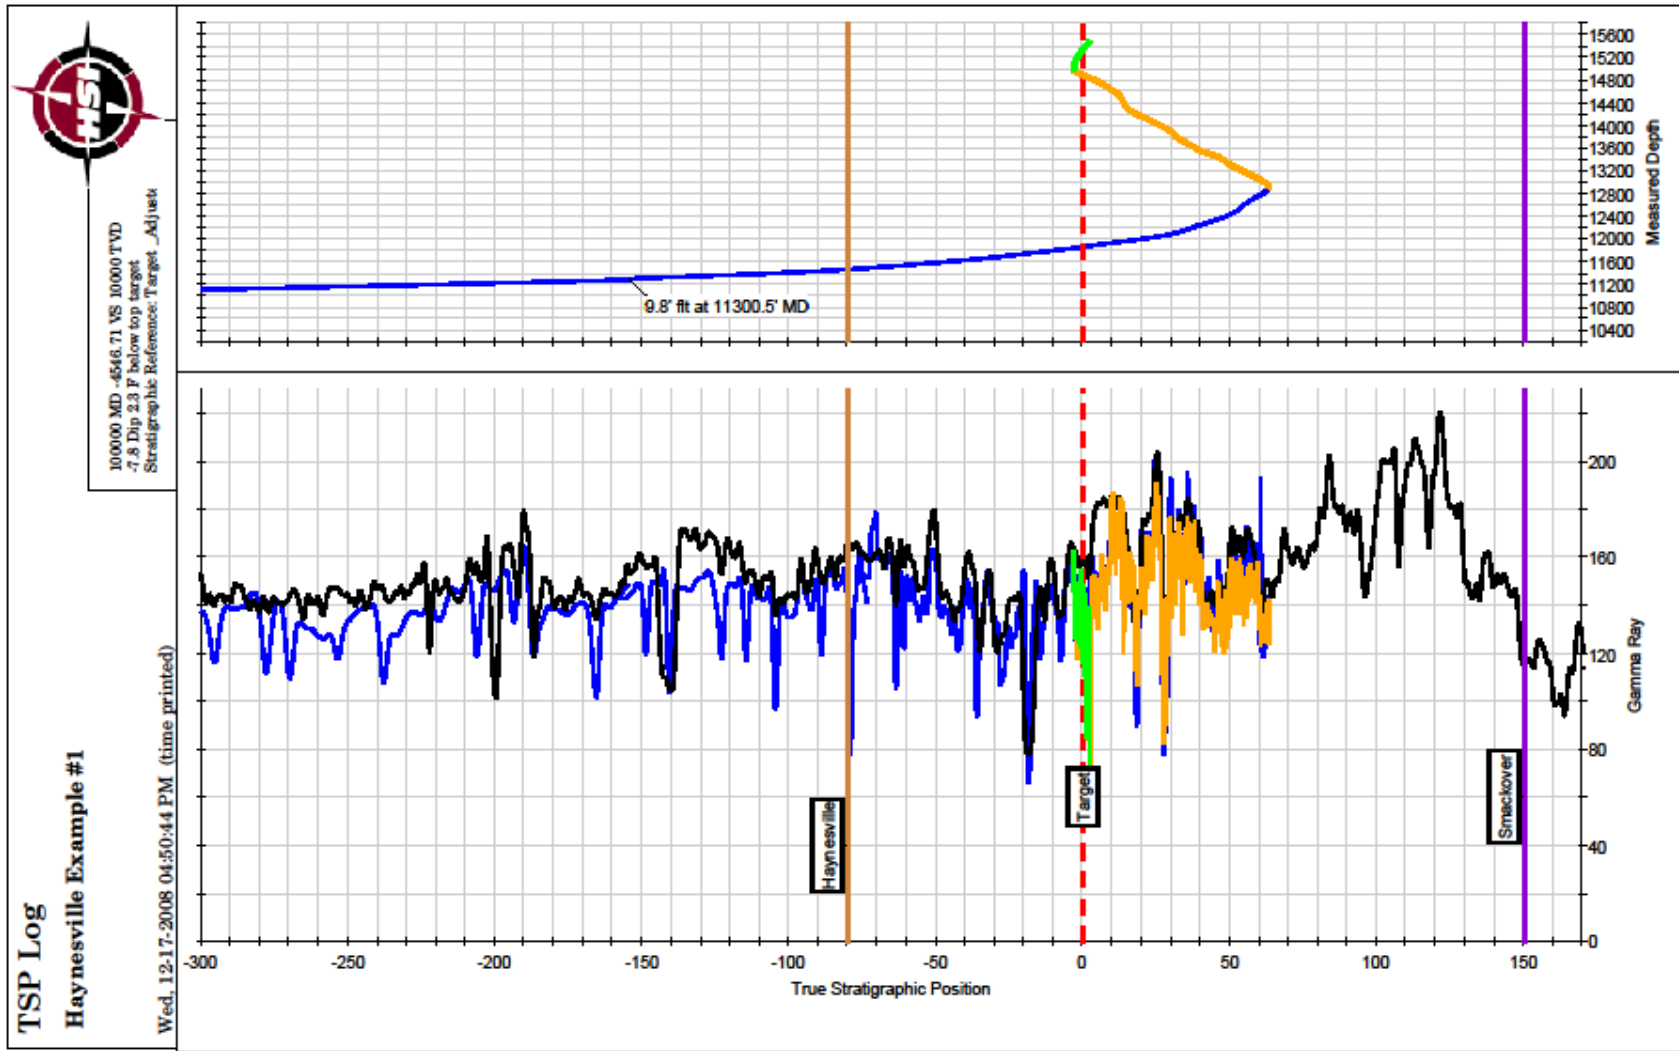

Haynesville Shale Well: Louisiana, USA

True Stratigraphic Position Log

Haynesville Shale: Louisiana, USA

True Stratigraphic Position Log

Haynesville Shale: Louisiana, USA

Wellbore Plot: Measured Depth

Haynesville Shale: Louisiana, USA

Wellbore Plot - Measured Depth View

Haynesville Example #1

Wed, 12-17-2008 04:57:22 PM (time printed)

True Stratigraphic Position Log

Haynesville Shale: Louisiana, USA

Wellbore Plot: Vertical Section

Haynesville Shale: Louisiana, USA