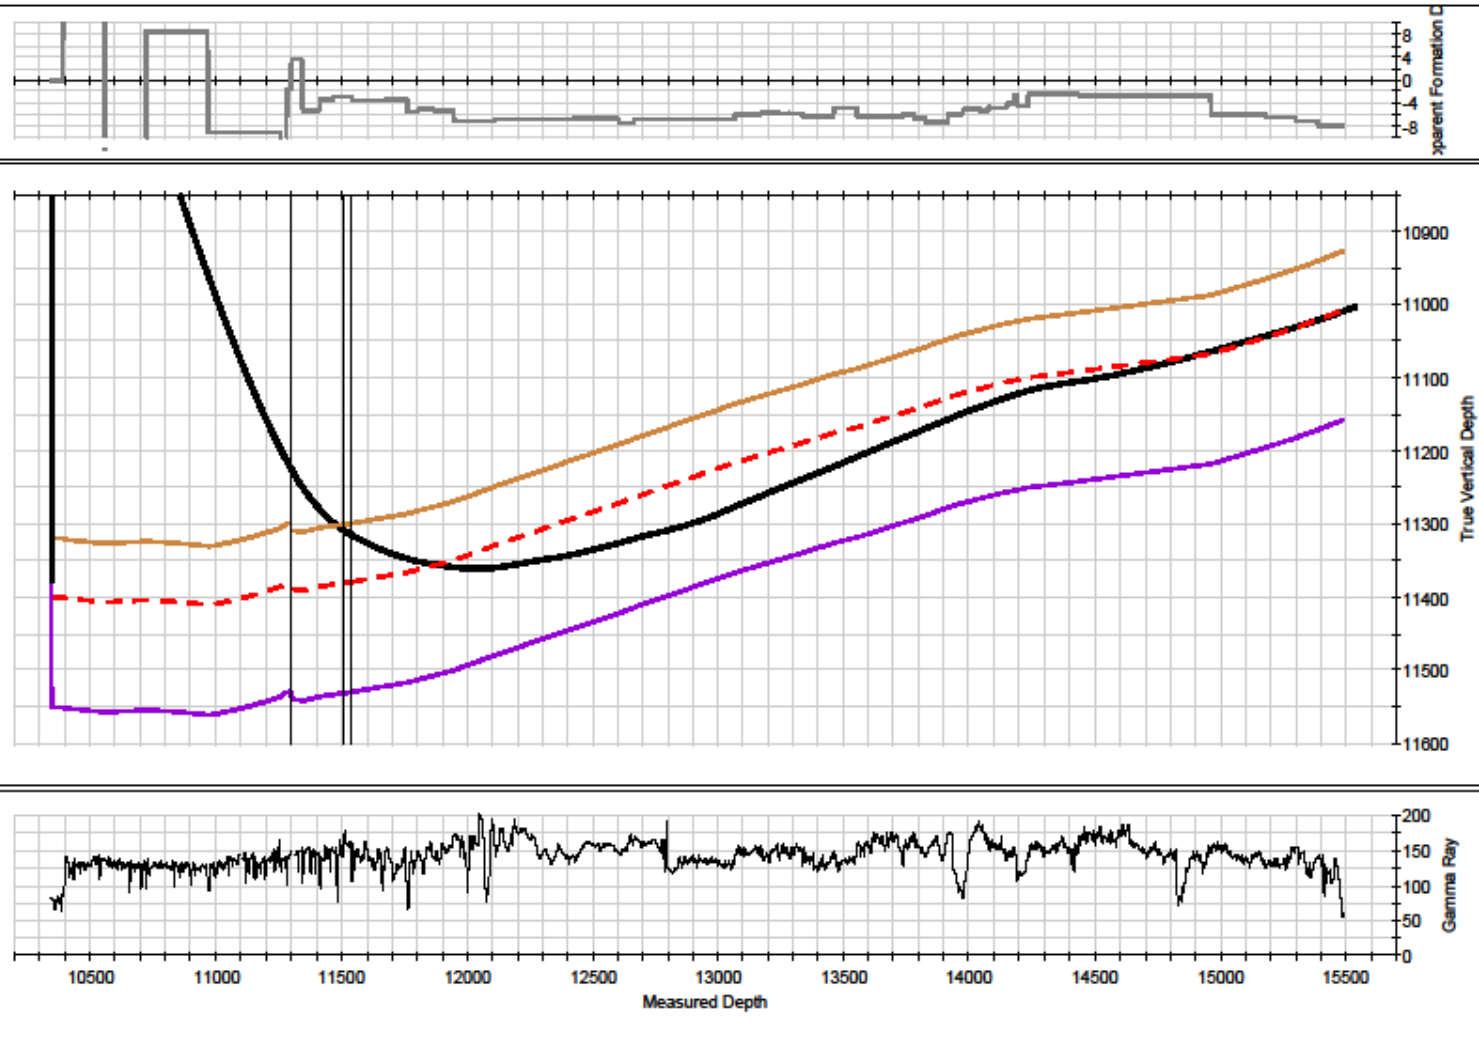

Haynesville Shale Well: Louisiana, USA

True Stratigraphic Position Log

Haynesville Shale: Louisiana, USA

True Stratigraphic Position Log

Haynesville Shale: Louisiana, USA

Wellbore Plot: Measured Depth

Haynesville Shale: Louisiana, USA

Wellbore Plot - Measured Depth View

Haynesville Example #1

Wed, 12-17-2008 04:57:22 PM (time printed)

True Stratigraphic Position Log

Haynesville Shale: Louisiana, USA

Wellbore Plot: Vertical Section

Haynesville Shale: Louisiana, USA