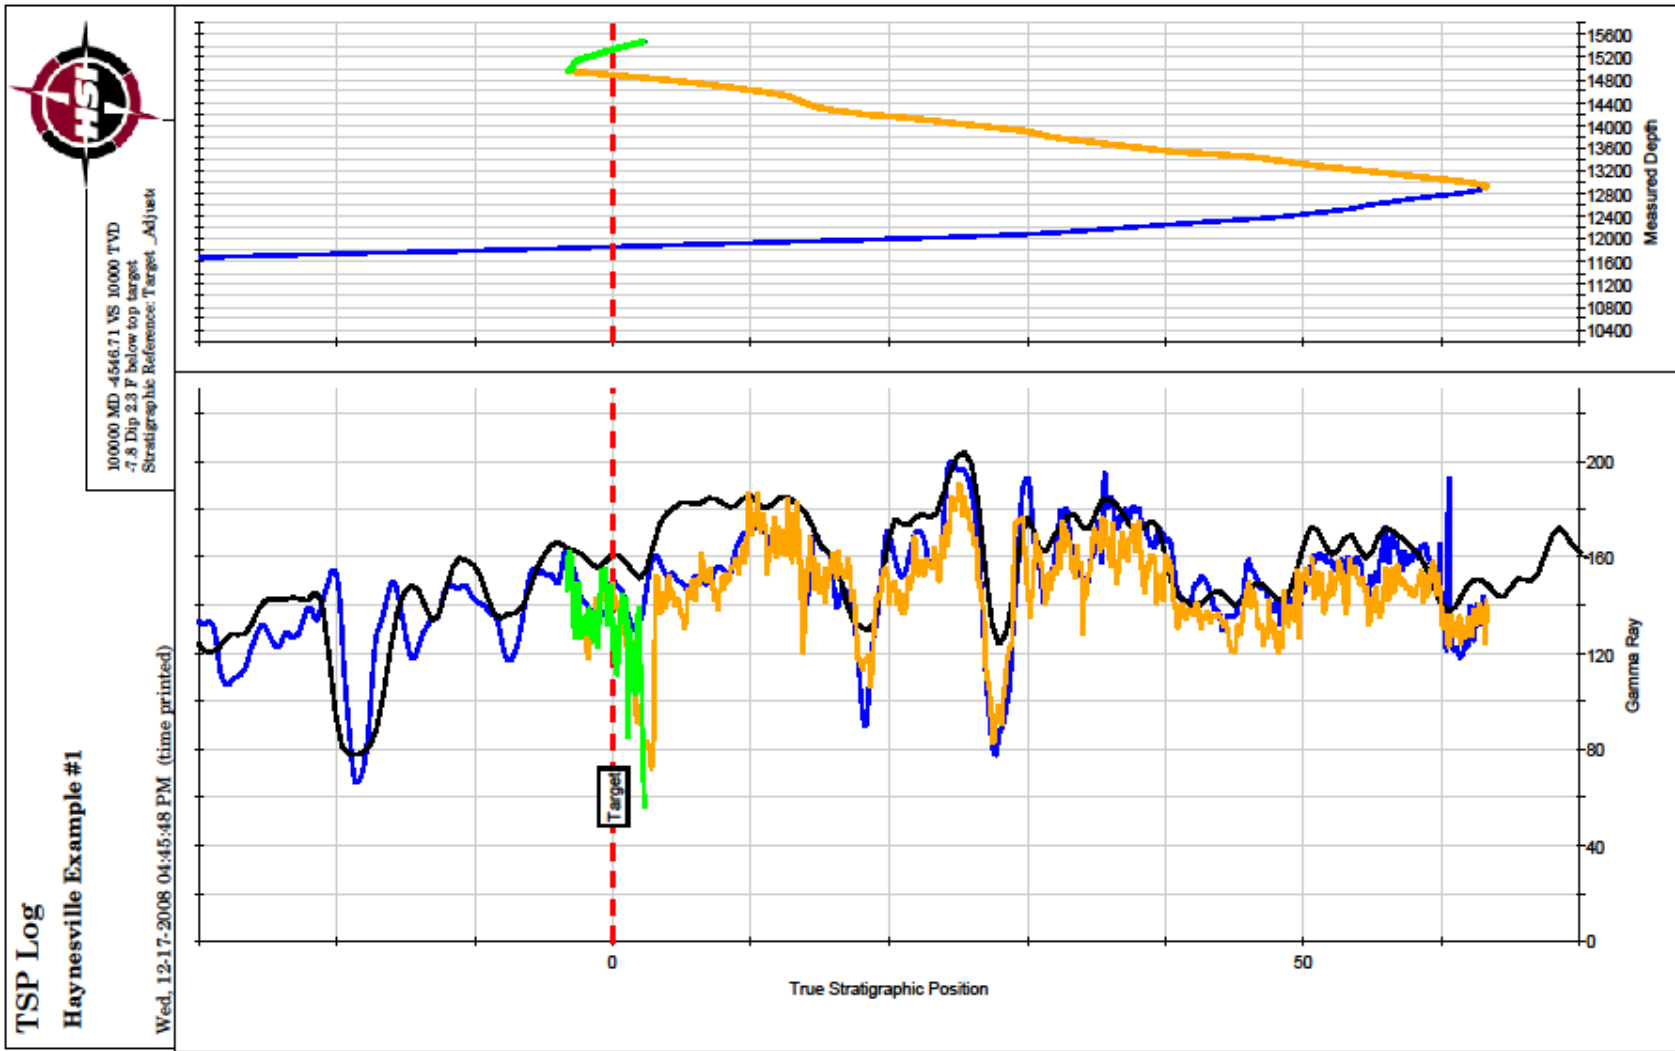

Haynesville Shale Well: Louisiana, USA

True Stratigraphic Position Log

Haynesville Shale: Louisiana, USA

True Stratigraphic Position Log

Haynesville Shale: Louisiana, USA

Wellbore Plot: Measured Depth

Haynesville Shale: Louisiana, USA

Wellbore Plot - Measured Depth View

Haynesville Example #1

Wed, 12-17-2008 04:57:22 PM (time printed)

True Stratigraphic Position Log

Haynesville Shale: Louisiana, USA

Wellbore Plot: Vertical Section

Haynesville Shale: Louisiana, USA