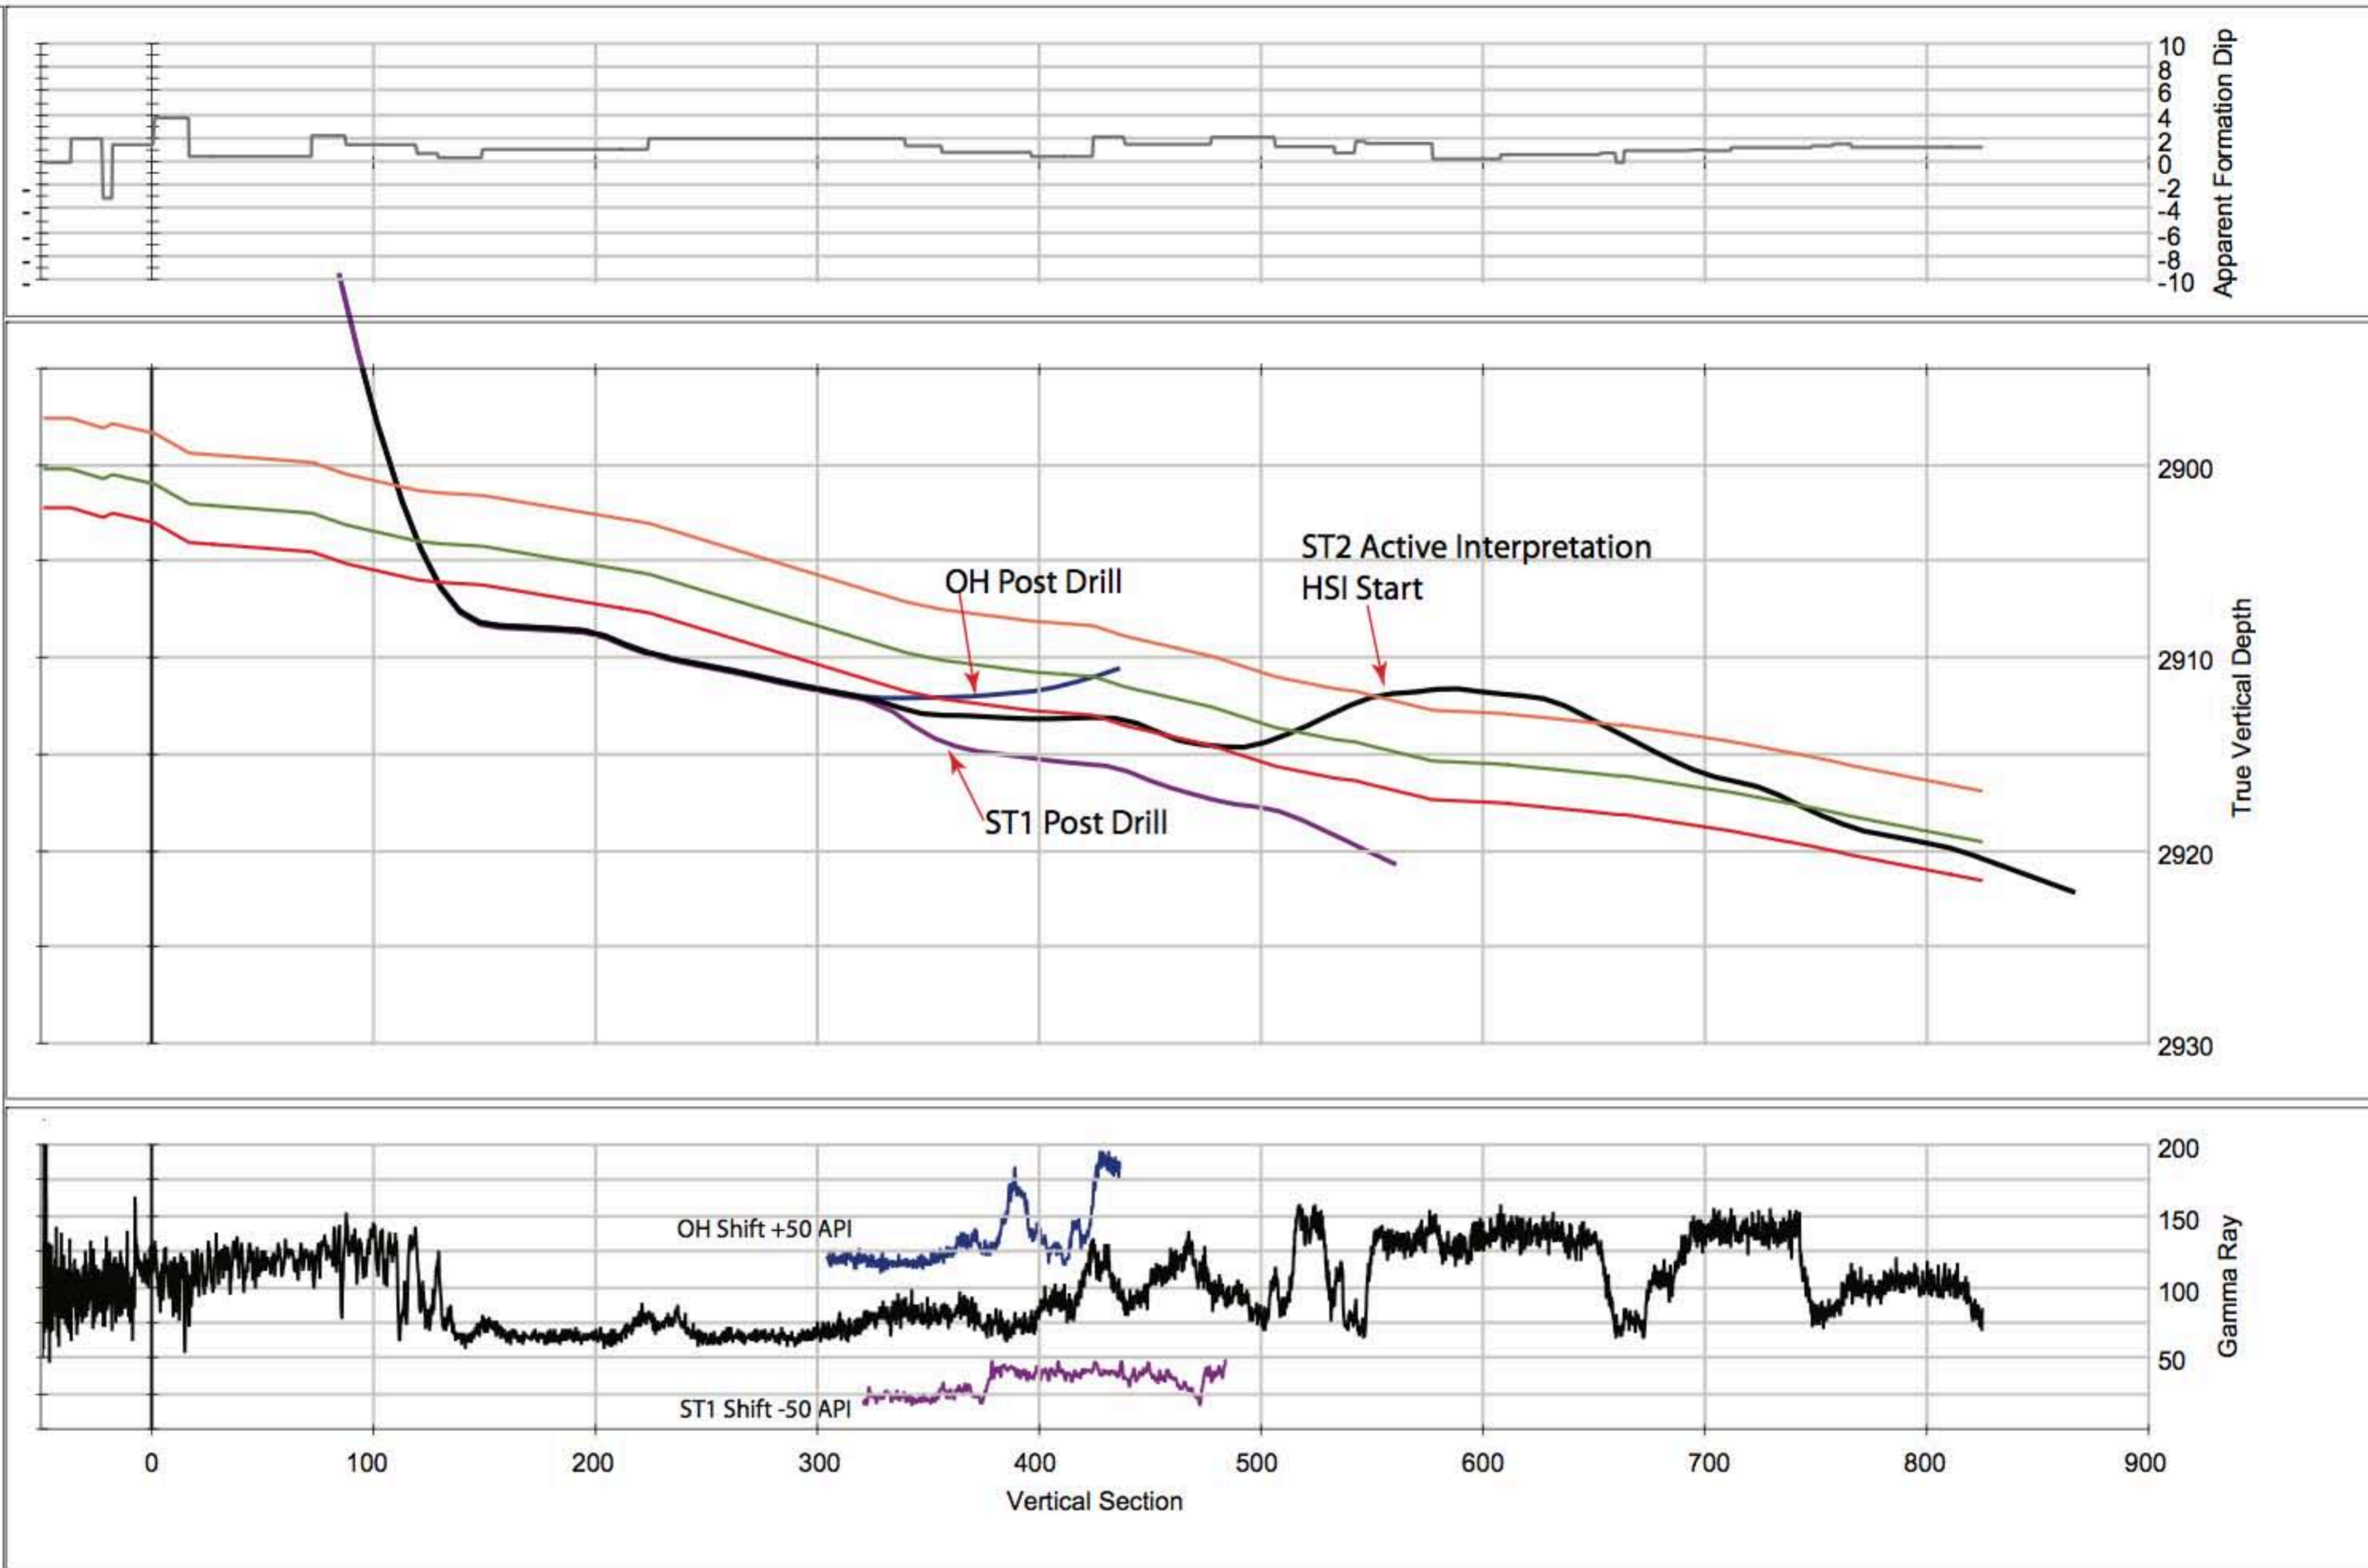

Montney Shale: British Columbia, Canada

TSP LOG ORIGINAL HOLE

TSP LOG Sidetrack 1 HOLE

TSP LOG Sidetrack 2 HOLE

Wellbore Plot - Vertical Section View

Any Operator Montney Shale 1H

Wellbore Plot: Vertical Section View