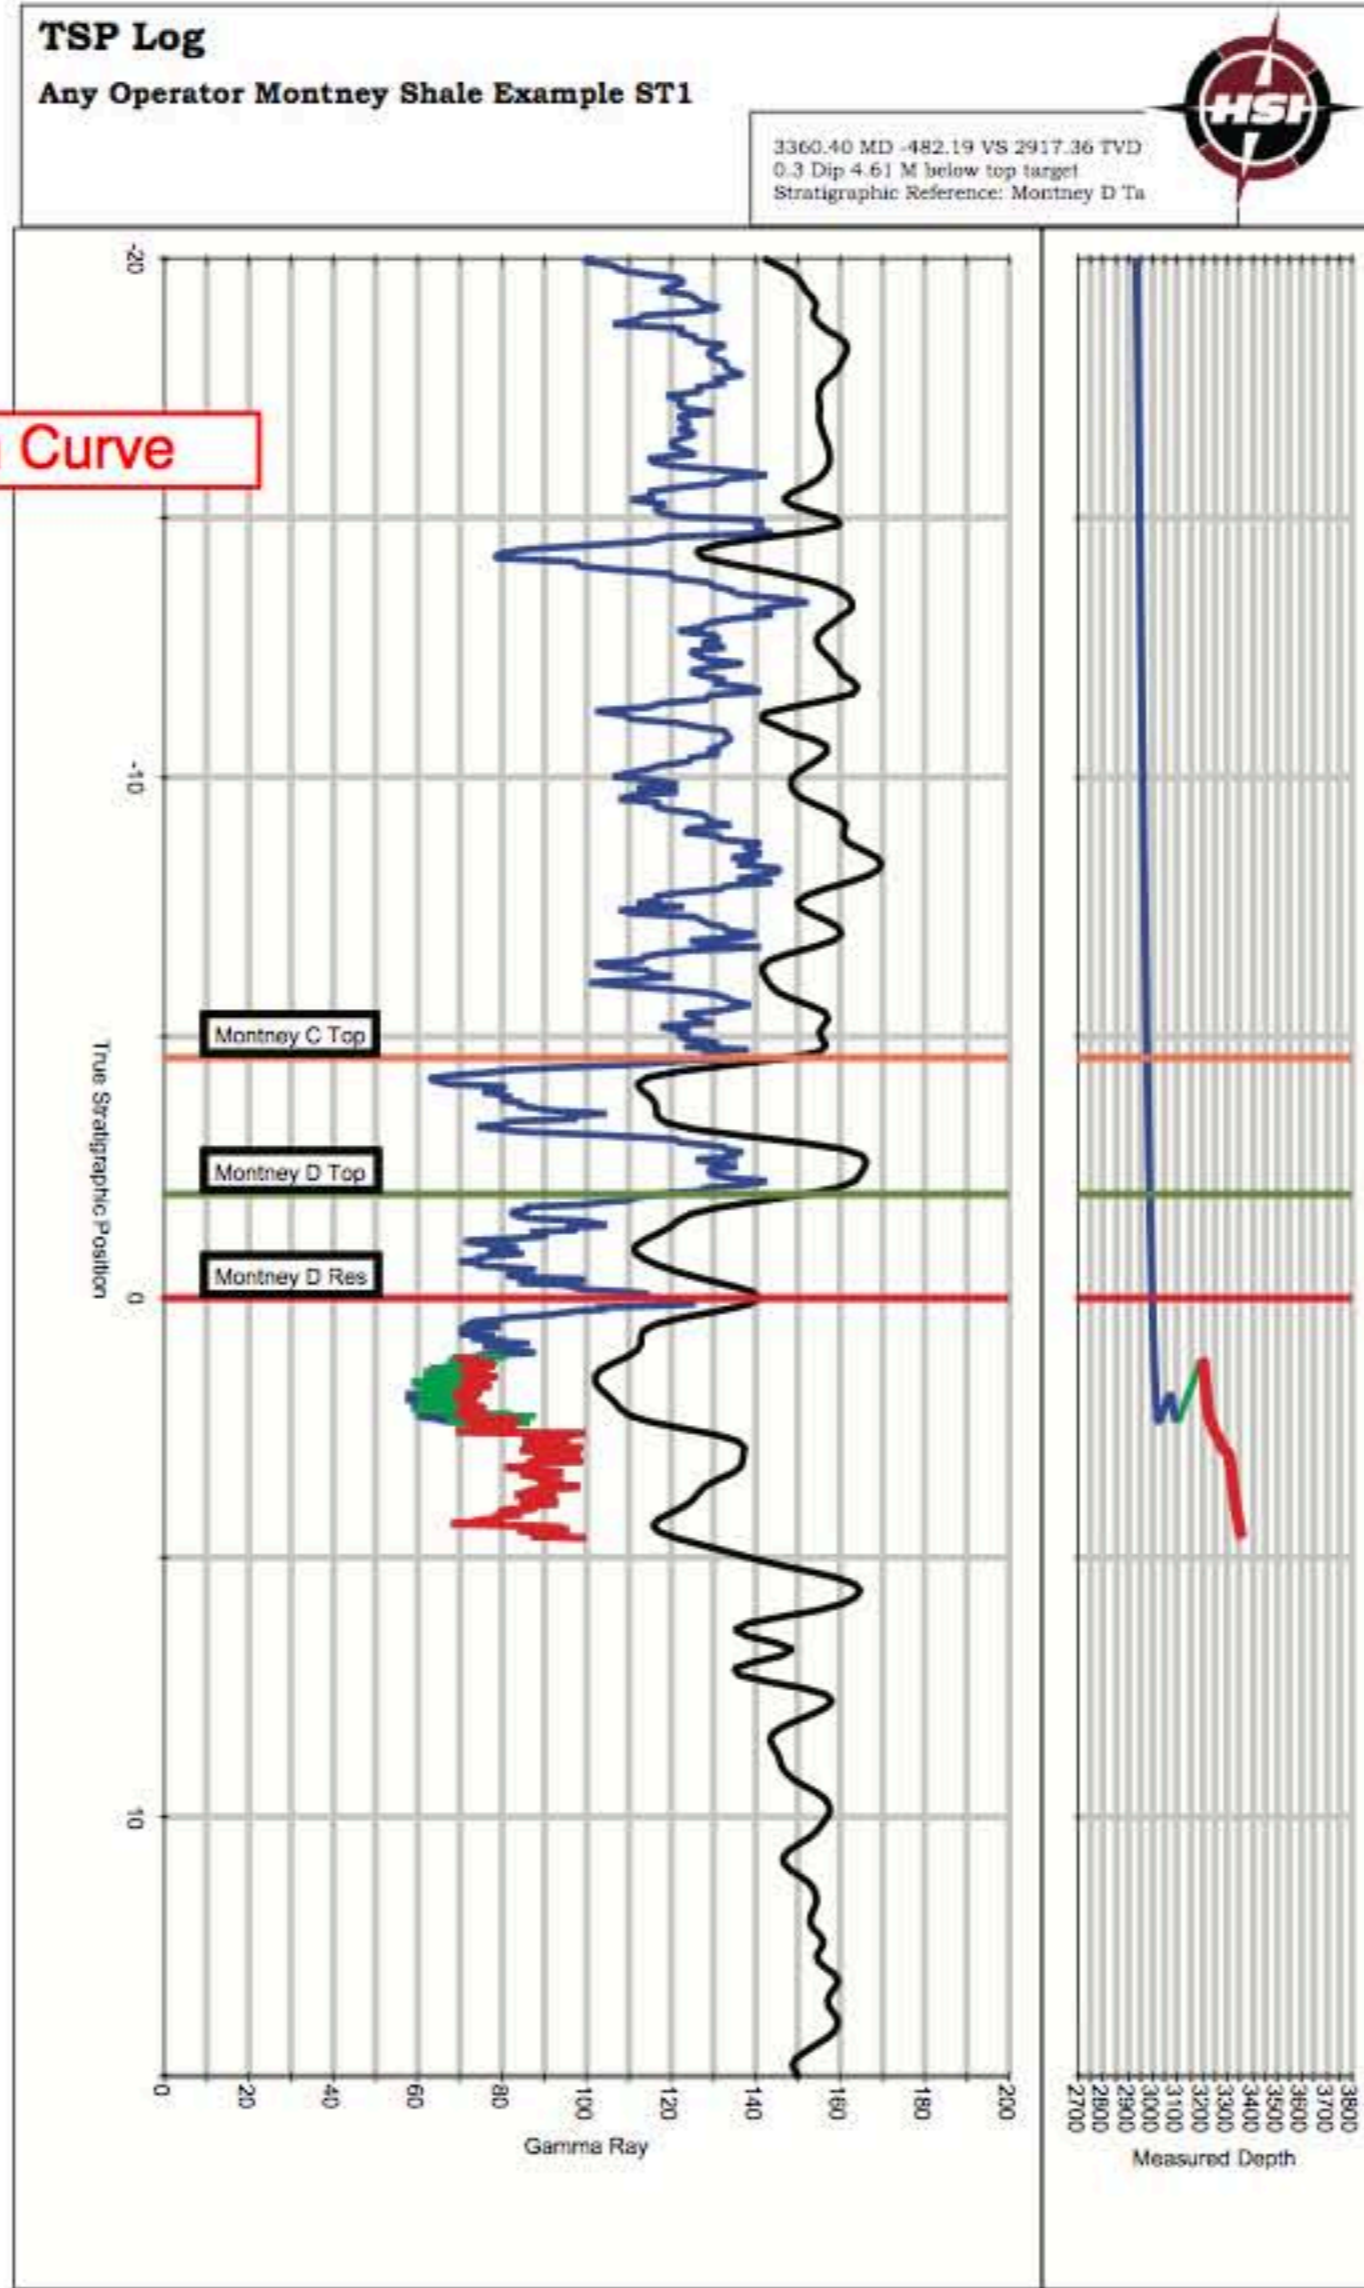

Montney Shale: British Columbia, Canada

TSP LOG ORIGINAL HOLE

TSP LOG Sidetrack 1 HOLE

TSP LOG Sidetrack 2 HOLE

Wellbore Plot - Vertical Section View

Any Operator Montney Shale 1H

Wellbore Plot: Vertical Section View