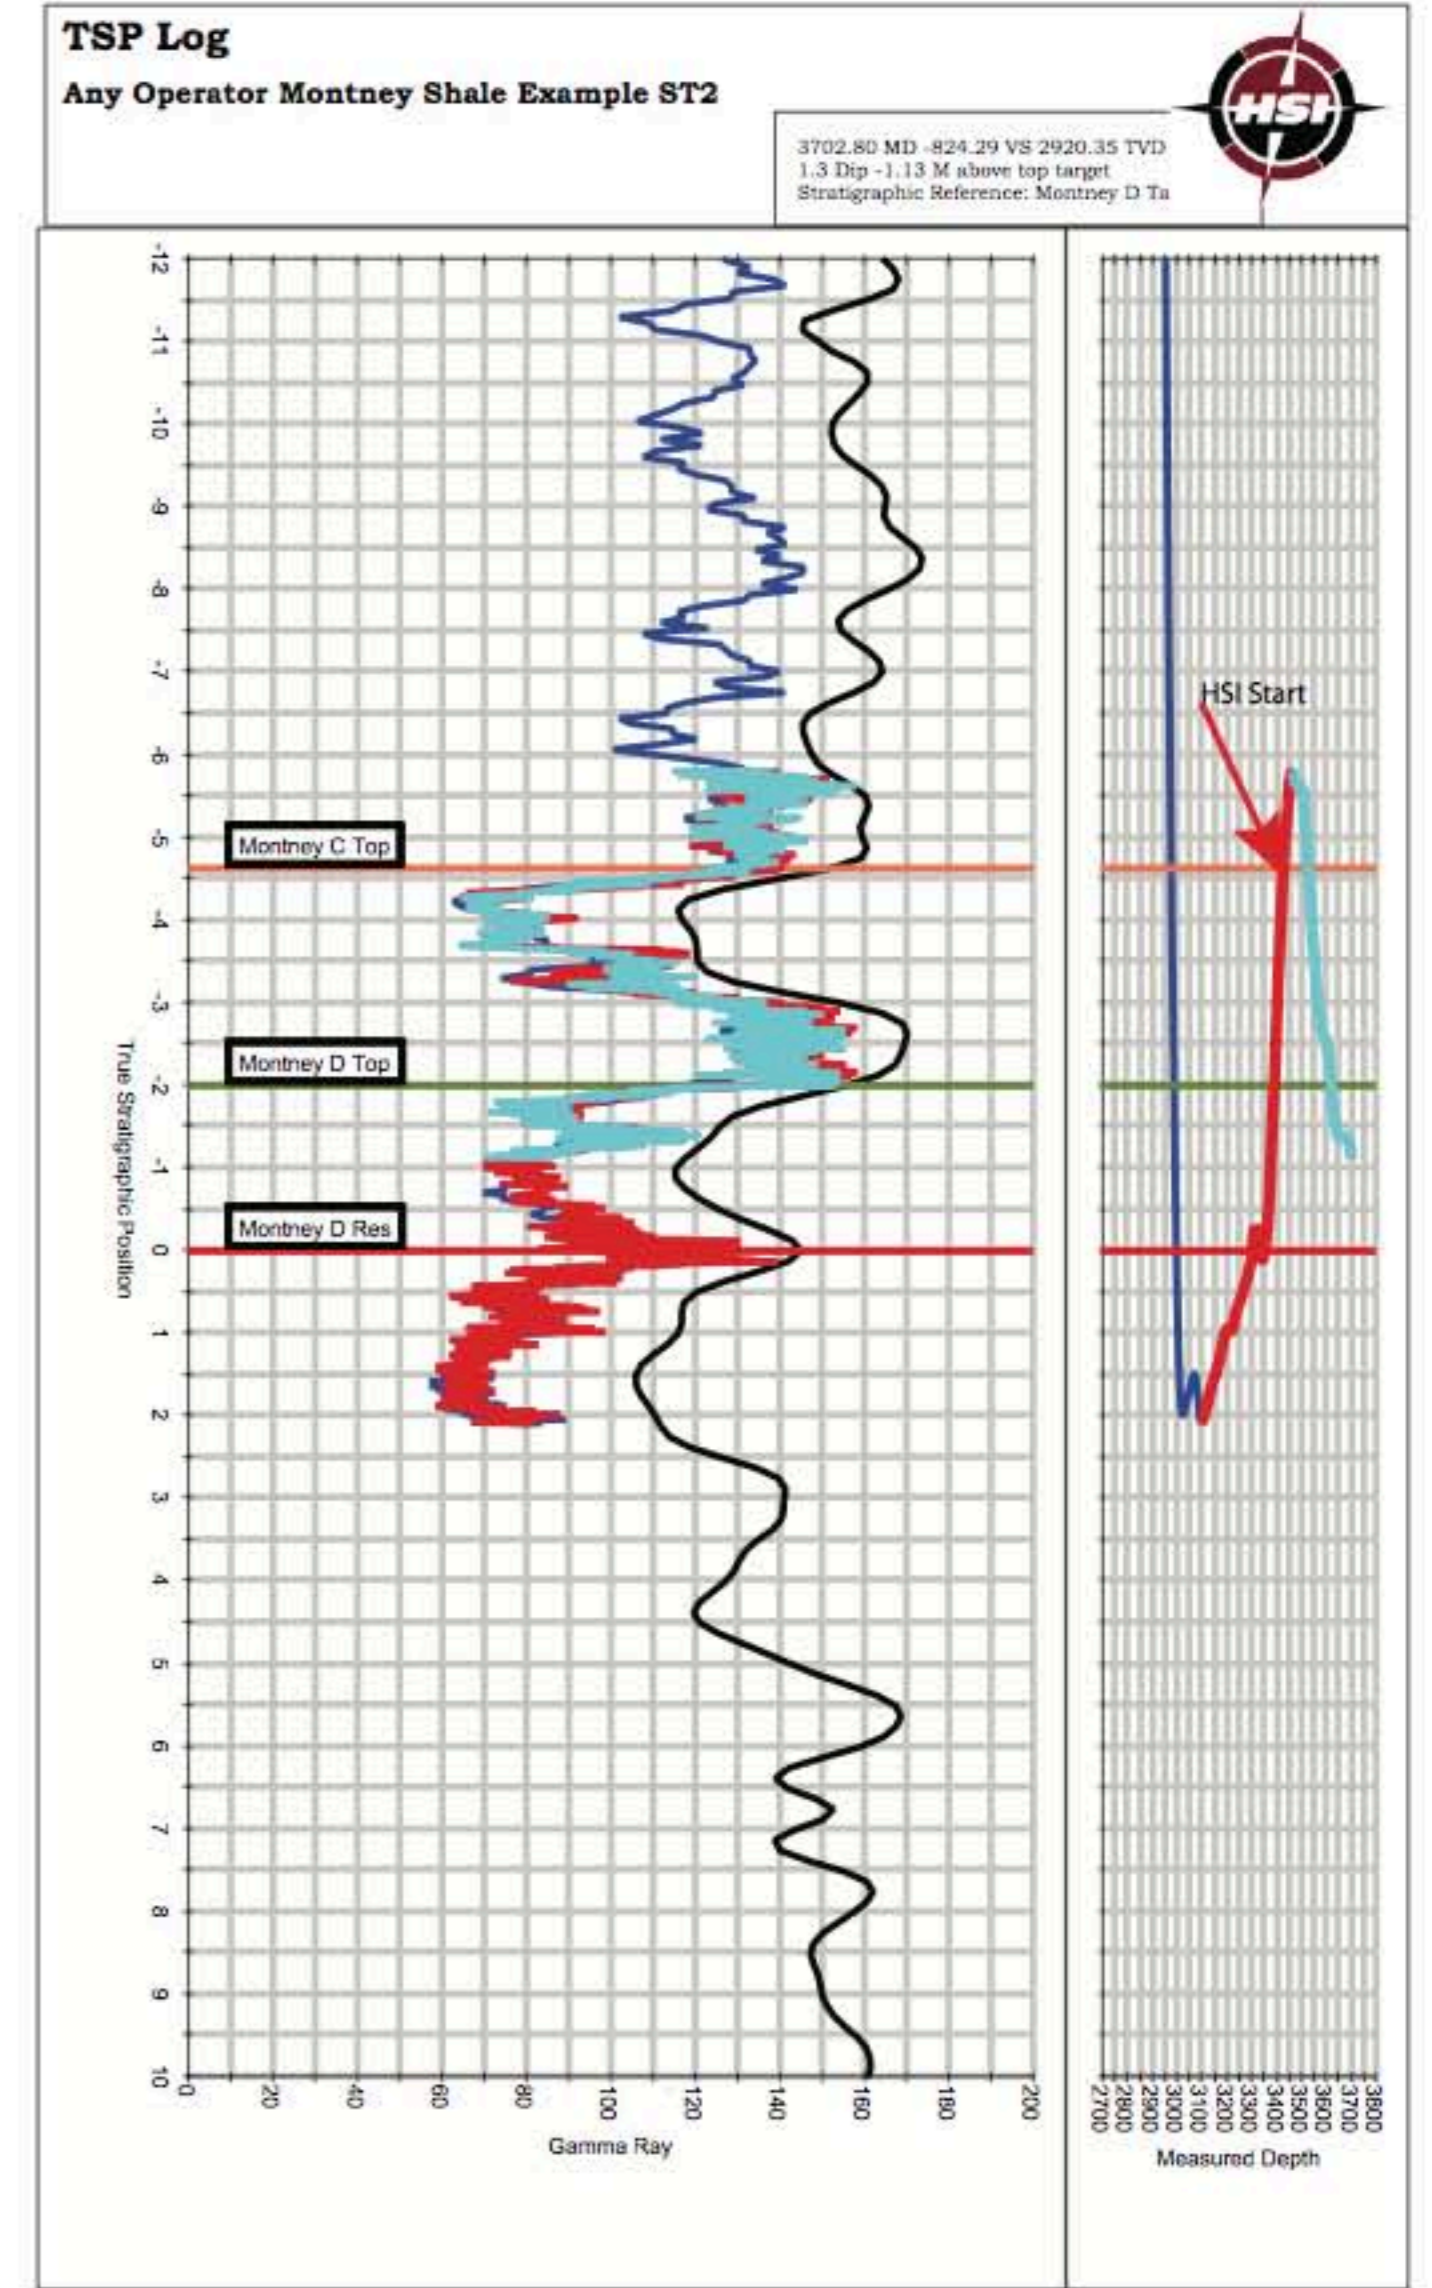

Montney Shale: British Columbia, Canada

TSP LOG ORIGINAL HOLE

TSP LOG Sidetrack 1 HOLE

TSP LOG Sidetrack 2 HOLE

Wellbore Plot - Vertical Section View

Any Operator Montney Shale 1H

Wellbore Plot: Vertical Section View