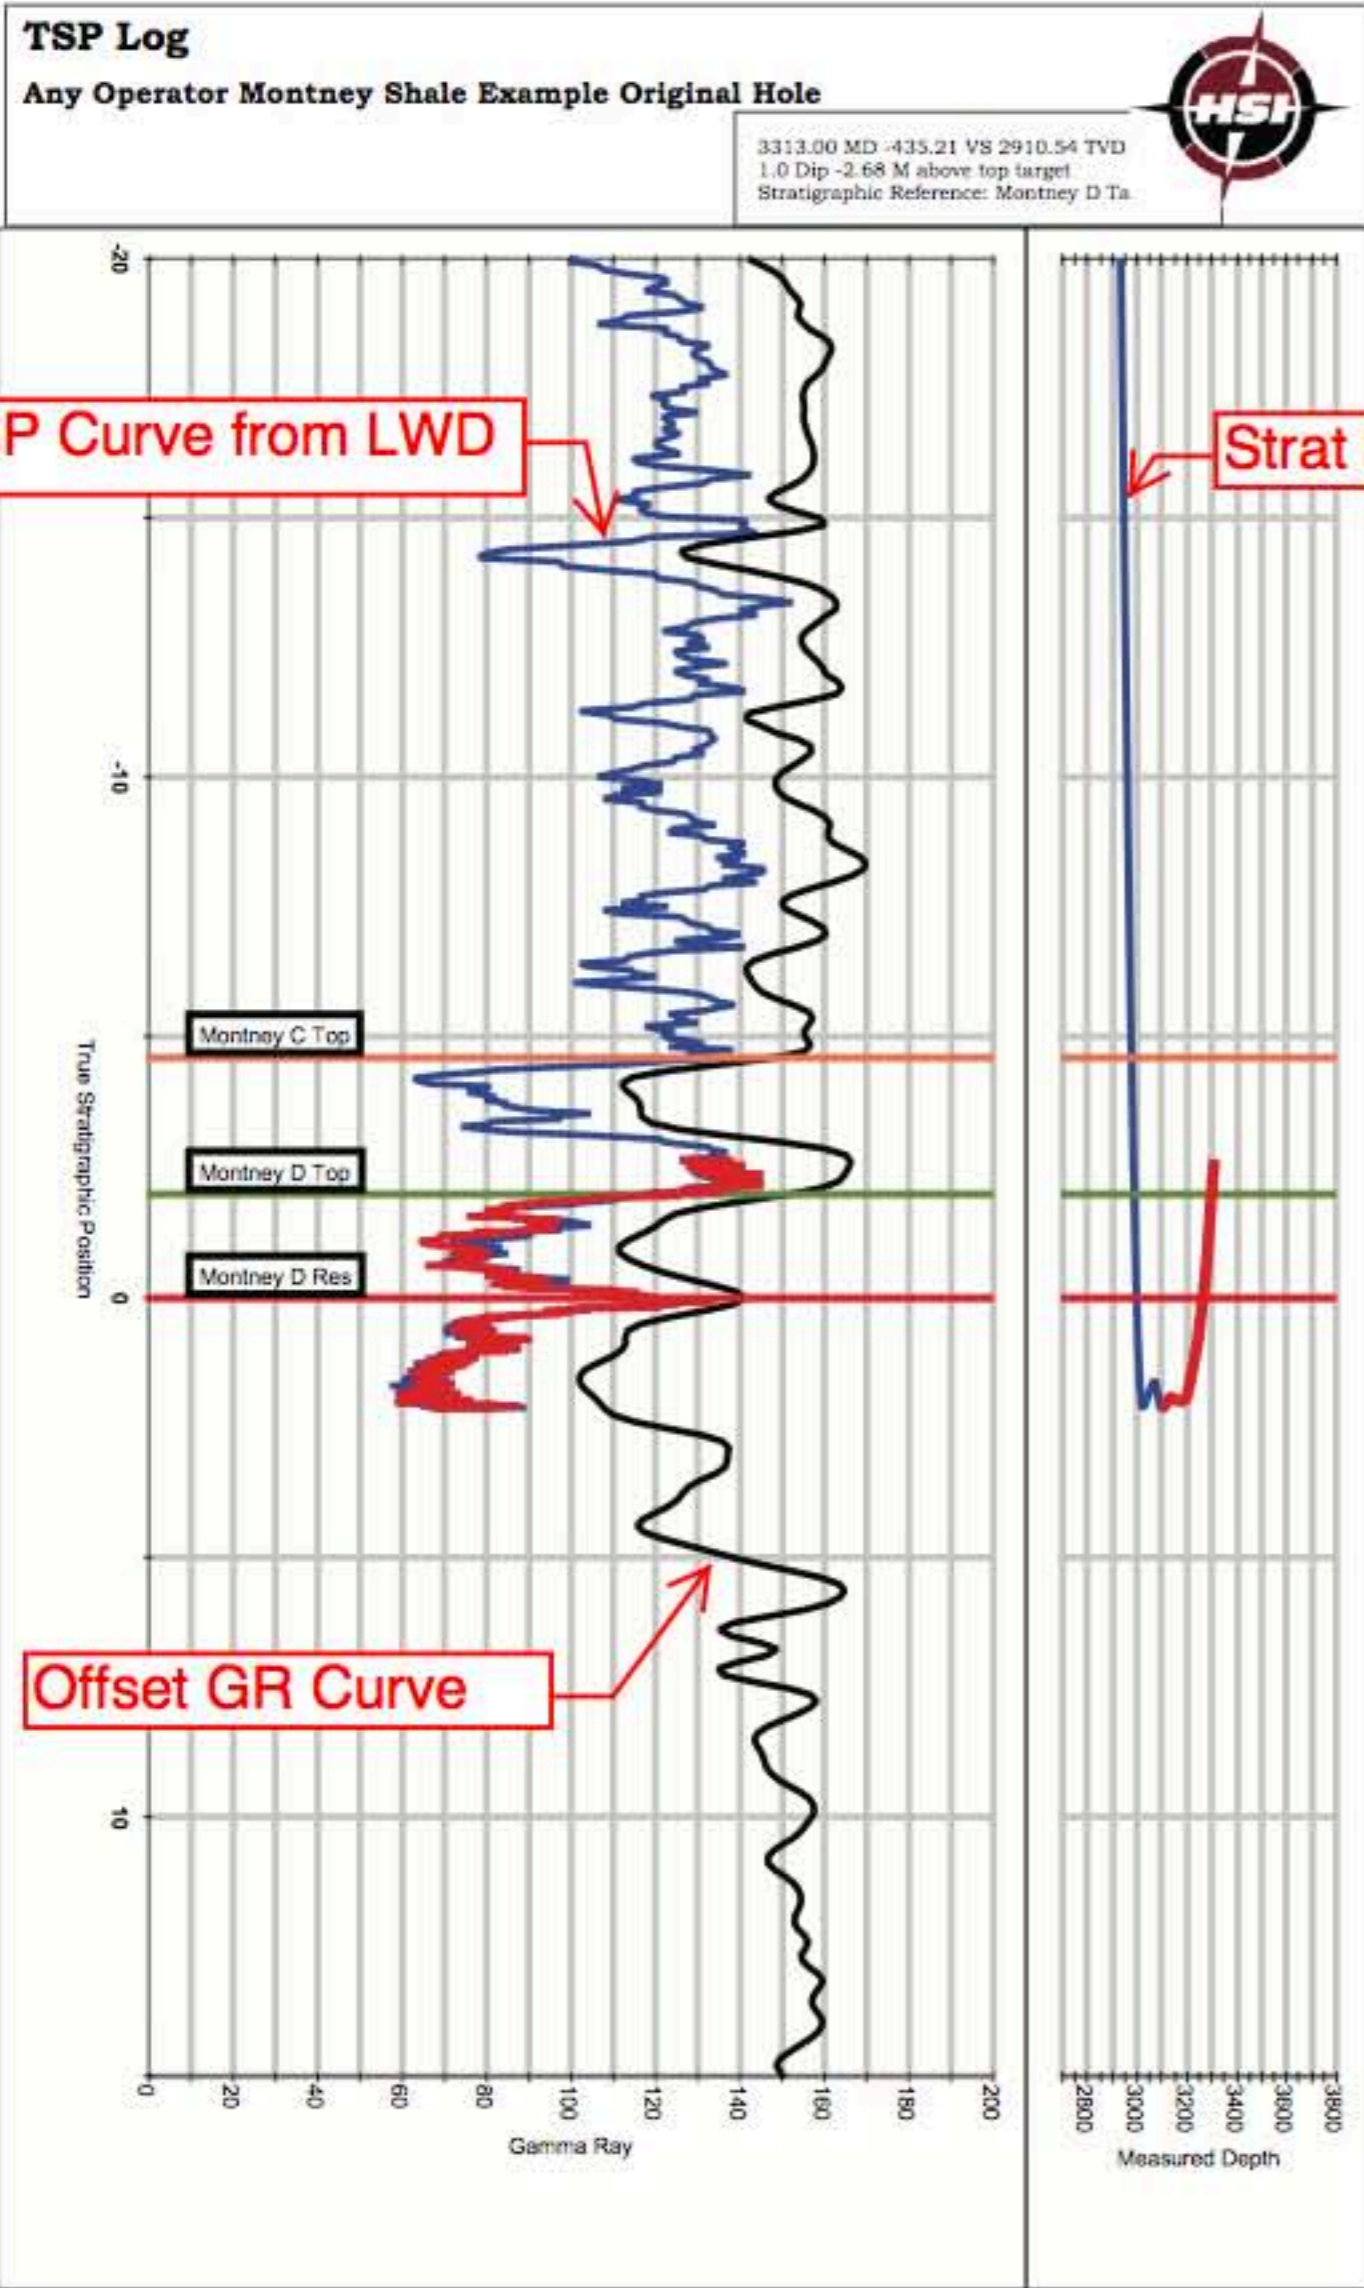

Montney Shale: British Columbia, Canada

TSP LOG ORIGINAL HOLE

TSP LOG Sidetrack 1 HOLE

TSP LOG Sidetrack 2 HOLE

Wellbore Plot - Vertical Section View

Any Operator Montney Shale 1H

Wellbore Plot: Vertical Section View